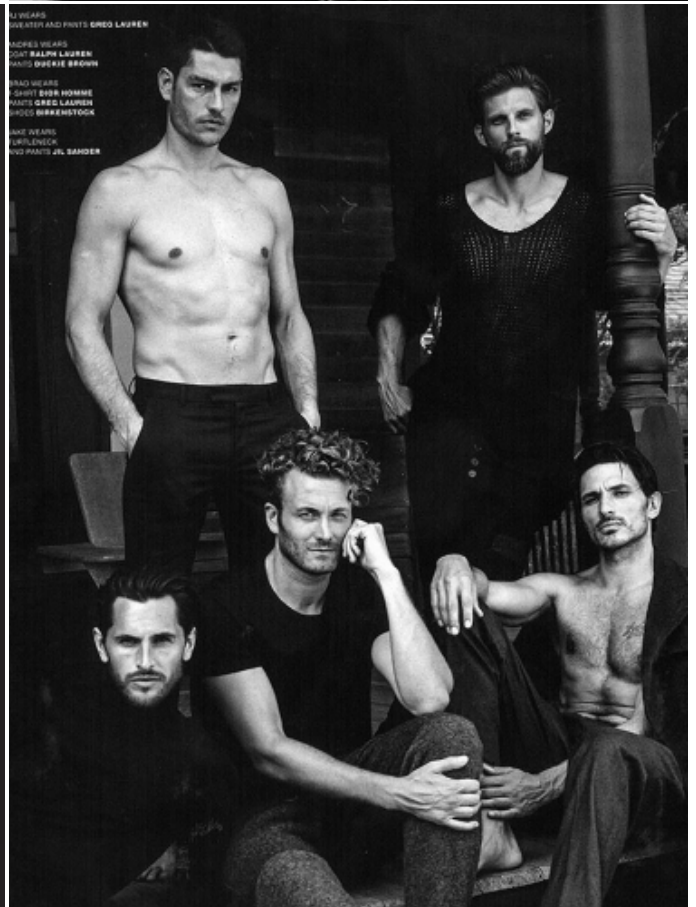

BRAD KROENIG

HEIGHT: 6'1" / 186 CM   CHEST: 38" / 98 CM   WAIST: 32" / 82 CM   SHOES: 10 US / 43 EU   HAIR: BLOND / RUBIO   EYES: HAZEL / AVELLANA

BRAD KROENIG, 34
CLOTHING: CALVIN KLEIN JEANS