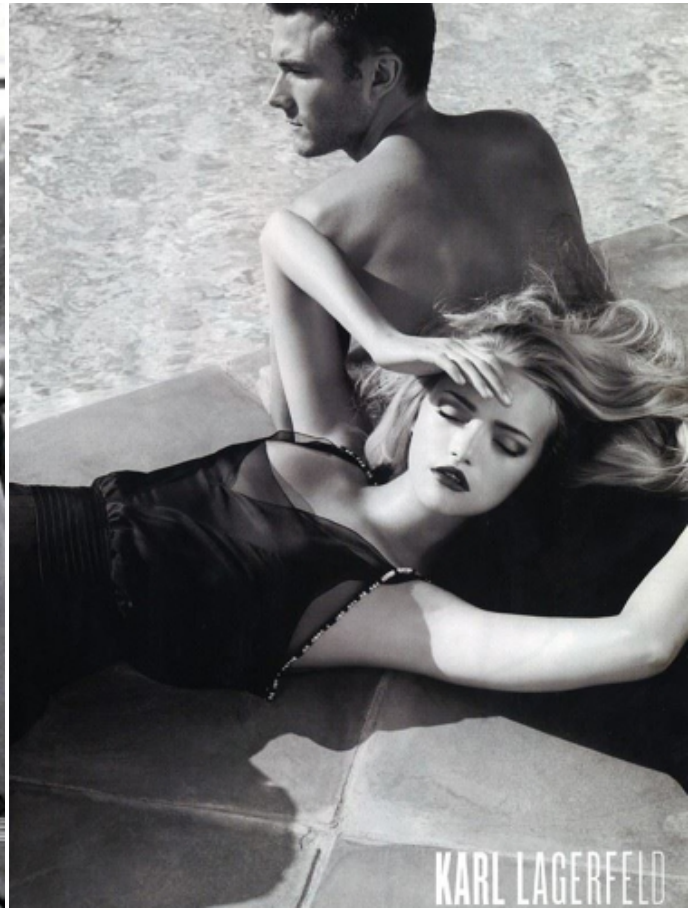

BRAD KROENIG

HEIGHT: 6'1" / 186 CM   CHEST: 38" / 98 CM   WAIST: 32" / 82 CM   SHOES: 10 US / 43 EU   HAIR: BLOND / RUBIO   EYES: HAZEL / AVELLANA