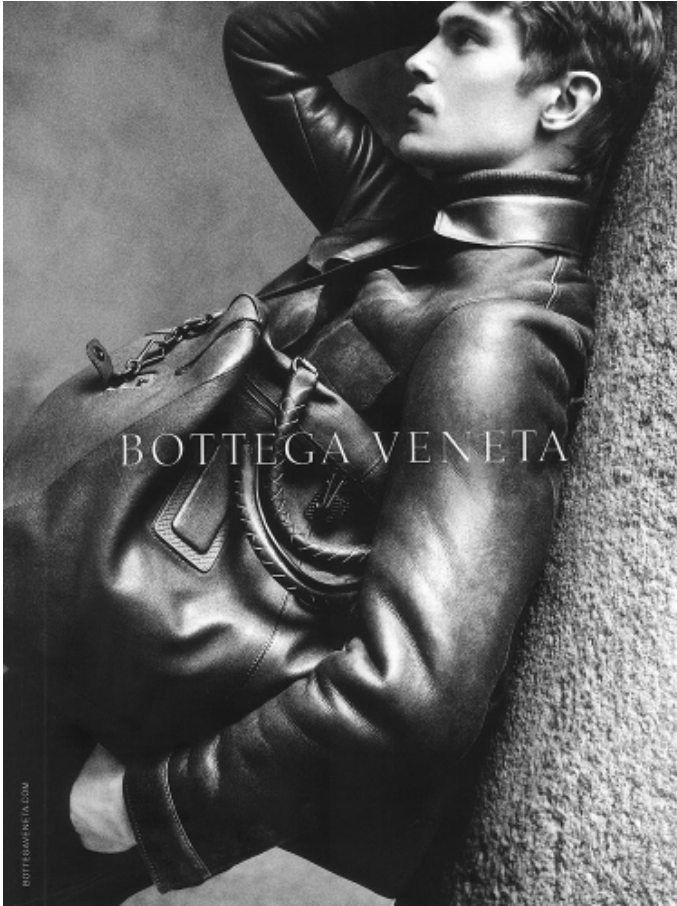

MATHIAS LAURIDSEN

HEIGHT: 6'1" / 186 CM   WAIST: 31" / 81 CM   SHOES: 11 US / 44 EU   HAIR: BROWN / CASTAÑO   EYES: HAZEL / AVELLANA