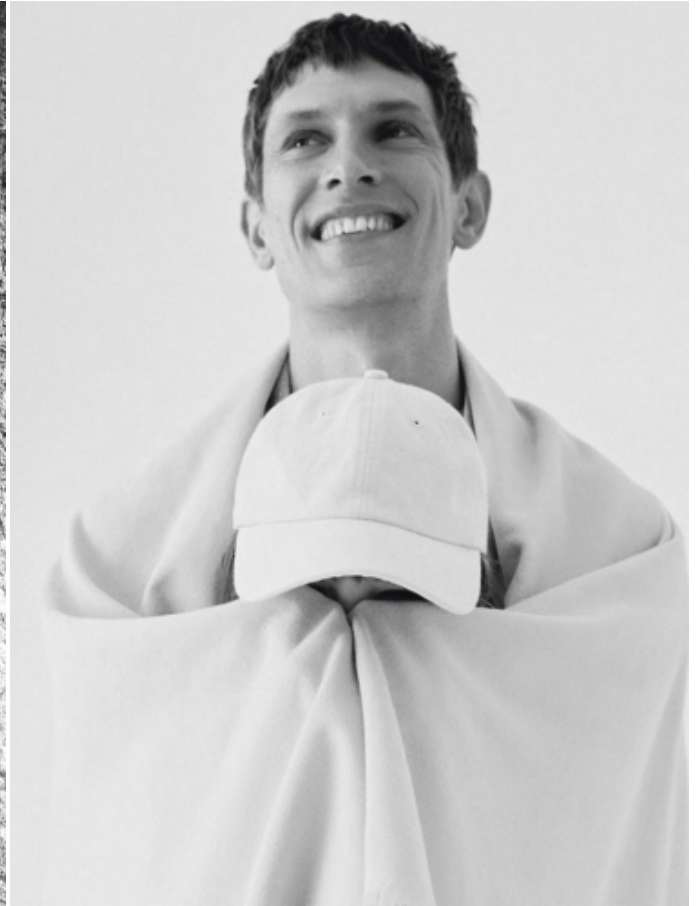

MATHIAS LAURIDSEN

HEIGHT: 6'1" / 186 CM   WAIST: 31" / 81 CM   SHOES: 11 US / 44 EU   HAIR: BROWN / CASTAÑO   EYES: HAZEL / AVELLANA