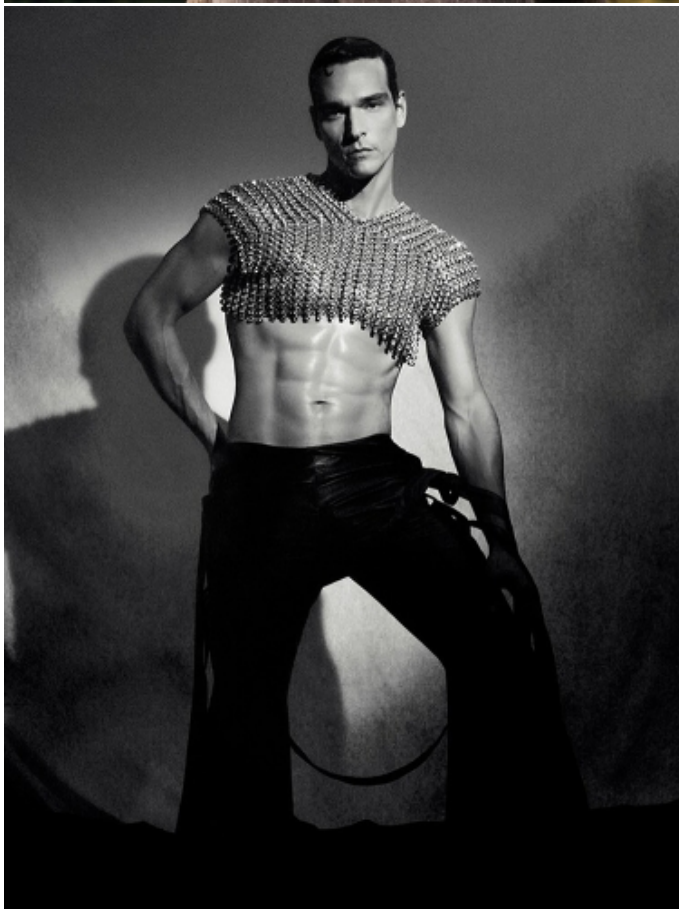

ALEX CUNHA

HEIGHT: 6'1" / 186 CM CHEST: 38" / 99 CM WAIST: 29" / 75 CM HIPS: 37" / 96 CM SHOES: 10 US / 43 EU HAIR: LIGHT BROWN / CASTAÑO CLARO EYES: GREEN / VERDES

ALEX CUNHA

HEIGHT: 6'1" / 186 CM CHEST: 38" / 99 CM WAIST: 29" / 75 CM HIPS: 37" / 96 CM SHOES: 10 US / 43 EU HAIR: LIGHT BROWN / CASTAÑO CLARO EYES: GREEN / VERDES

ALEX CUNHA

HEIGHT: 6'1" / 186 CM CHEST: 38" / 99 CM WAIST: 29" / 75 CM HIPS: 37" / 96 CM SHOES: 10 US / 43 EU HAIR: LIGHT BROWN / CASTAÑO CLARO EYES: GREEN / VERDES

photography: Zhiyu Gu
talon: Kara Erwin
model: Alexandre Cunha @ Society Management
hair: Matty Jordan @ Forward Artists
make up: Dmitry Kikushkin @ Forward Artists
producer: Denis Mandouk + Zhiyu Gu
production: Rock Production
photography assistant: Xiaopeng Zhai, Lindsey Cosgrove + Galati
fashion assistant: Max Gondeharov