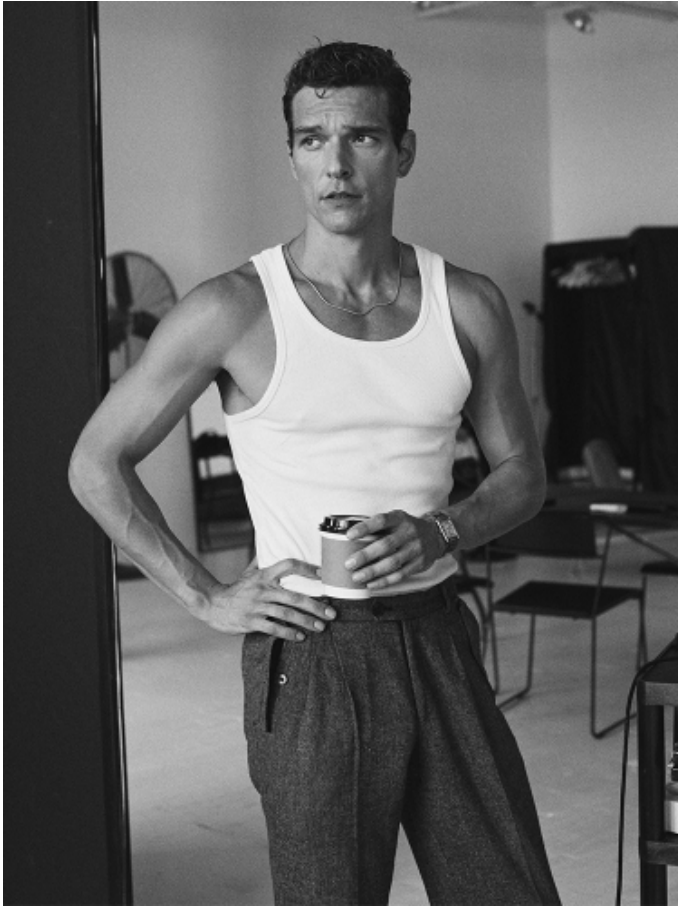

ALEX CUNHA

HEIGHT: 6'1" / 186 CM CHEST: 38" / 99 CM WAIST: 29" / 75 CM HIPS: 37" / 96 CM SHOES: 10 US / 43 EU HAIR: LIGHT BROWN / CASTAÑO CLARO EYES: GREEN / VERDES

ALEX CUNHA

HEIGHT: 6'1" / 186 CM CHEST: 38" / 99 CM WAIST: 29" / 75 CM HIPS: 37" / 96 CM SHOES: 10 US / 43 EU HAIR: LIGHT BROWN / CASTAÑO CLARO EYES: GREEN / VERDES

ALEX CUNHA

HEIGHT: 6'1" / 186 CM CHEST: 38" / 99 CM WAIST: 29" / 75 CM HIPS: 37" / 96 CM SHOES: 10 US / 43 EU HAIR: LIGHT BROWN / CASTAÑO CLARO EYES: GREEN / VERDES

photography: Zhiyu Gu
talon: Kara Erwin
model: Alexandre Cunha @ Society Management
hair: Matty Jordan @ Forward Artists
make up: Dmitry Kikushkin @ Forward Artists
producer: Denis Mandouk + Zhiyu Gu
production: Rock Production
photography assistant: Xiaopeng Zhai, Lindsey Cosgrove + Galati
fashion assistant: Max Gondeharov