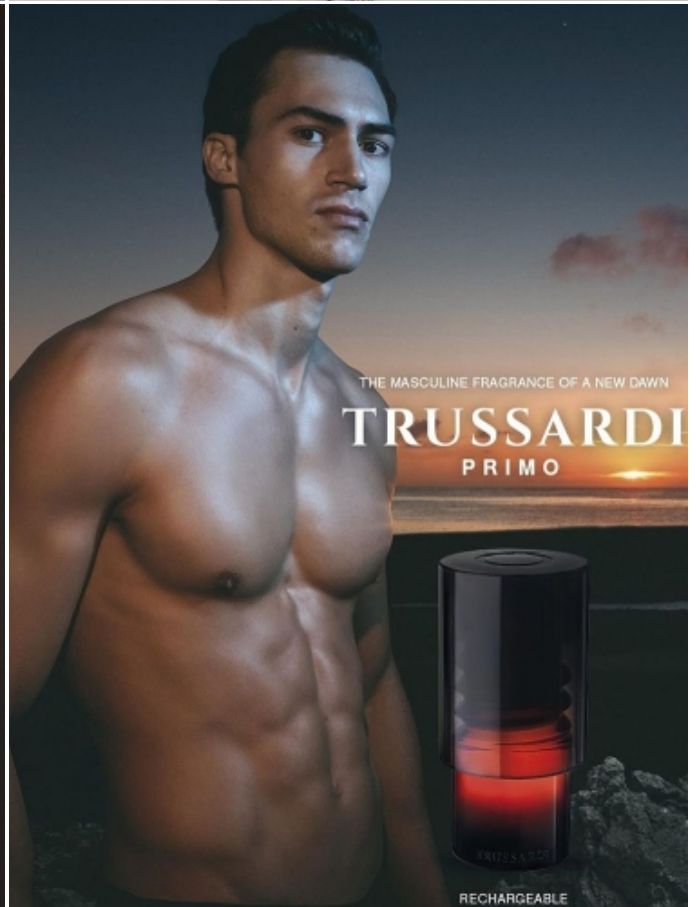

ALESSIO POZZI

HEIGHT: 6'2" / 189 CM   CHEST: 38" / 99 CM   WAIST: 31" / 81 CM   HIPS: 38" / 97 CM   SHOES: 10 US / 43 EU   HAIR: BROWN / CASTAÑO   EYES: BROWN / MARRONES