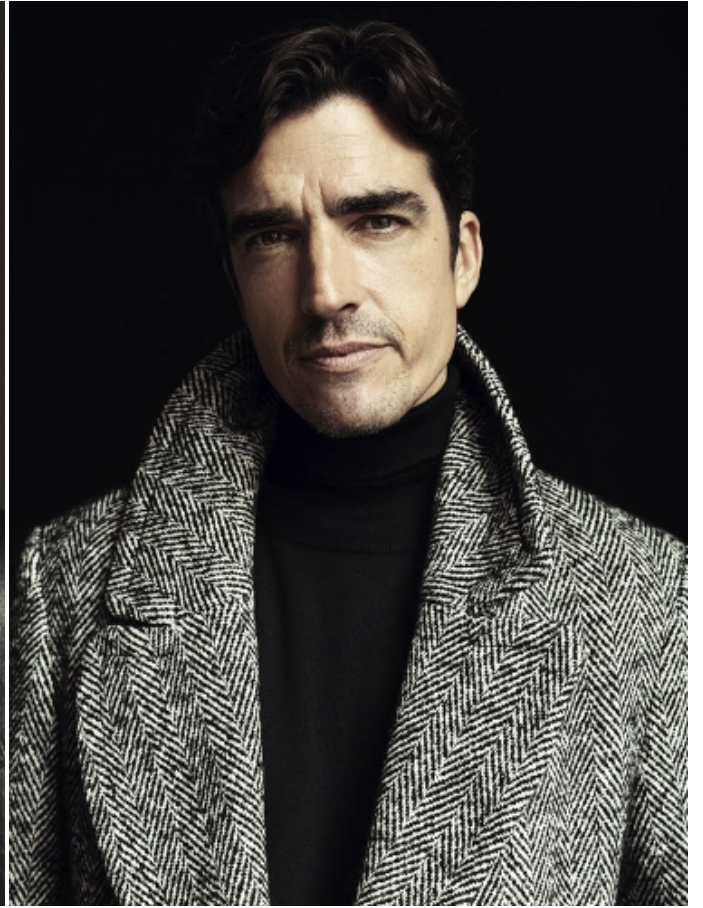

ARIEL CASTRO

HEIGHT: 6'1" / 186 CM CHEST: 39" / 100 CM WAIST: 32" / 83 CM SHOES: 10 US / 43 EU HAIR: BROWN / CASTAÑO EYES: GREEN / VERDES

ARIEL CASTRO

HEIGHT: 6' 1" / 186 CM CHEST: 39" / 100 CM WAIST: 32" / 83 CM SHOES: 10 US / 43 EU HAIR: BROWN / CASTAÑO EYES: GREEN / VERDES

ARIEL CASTRO

HEIGHT: 6' 1" / 186 CM CHEST: 39" / 100 CM WAIST: 32" / 83 CM SHOES: 10 US / 43 EU HAIR: BROWN / CASTAÑO EYES: GREEN / VERDES

ARIEL CASTRO

HEIGHT: 6' 1" / 186 CM CHEST: 39" / 100 CM WAIST: 32" / 83 CM SHOES: 10 US / 43 EU HAIR: BROWN / CASTAÑO EYES: GREEN / VERDES