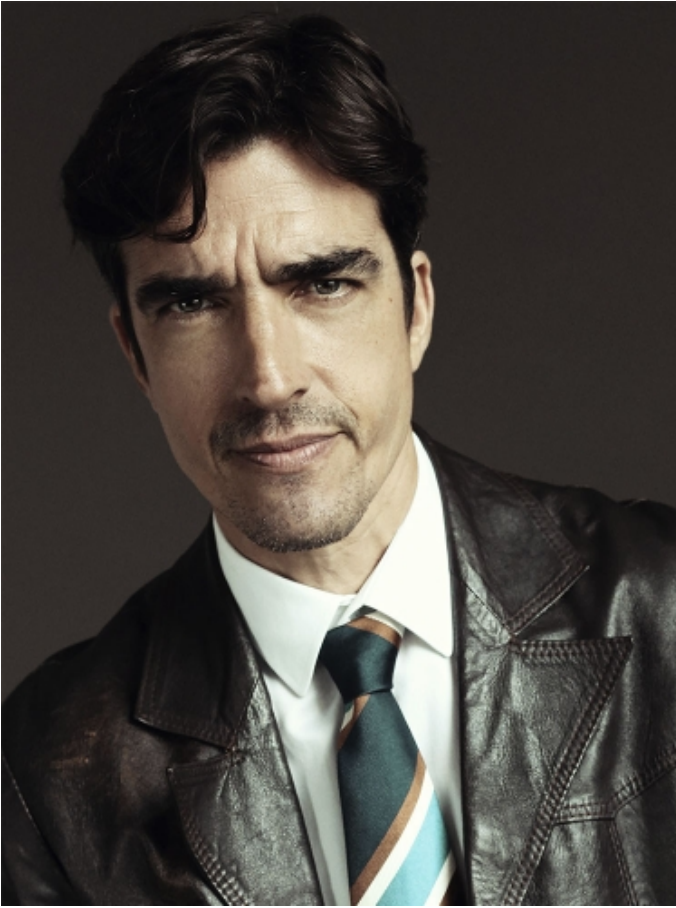

ARIEL CASTRO

HEIGHT: 6'1" / 186 CM CHEST: 39" / 100 CM WAIST: 32" / 83 CM SHOES: 10 US / 43 EU HAIR: BROWN / CASTAÑO EYES: GREEN / VERDES

ARIEL CASTRO

HEIGHT: 6' 1" / 186 CM CHEST: 39" / 100 CM WAIST: 32" / 83 CM SHOES: 10 US / 43 EU HAIR: BROWN / CASTAÑO EYES: GREEN / VERDES

ARIEL CASTRO

HEIGHT: 6' 1" / 186 CM CHEST: 39" / 100 CM WAIST: 32" / 83 CM SHOES: 10 US / 43 EU HAIR: BROWN / CASTAÑO EYES: GREEN / VERDES

ARIEL CASTRO

HEIGHT: 6' 1" / 186 CM CHEST: 39" / 100 CM WAIST: 32" / 83 CM SHOES: 10 US / 43 EU HAIR: BROWN / CASTAÑO EYES: GREEN / VERDES