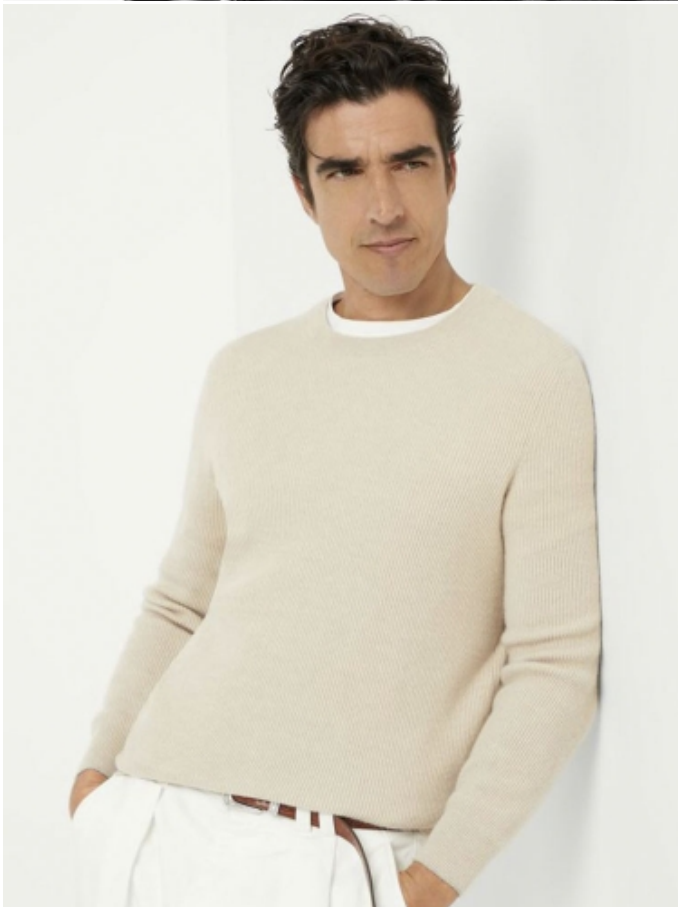

ARIEL CASTRO

HEIGHT: 6' 1" / 186 CM   CHEST: 39" / 100 CM   WAIST: 32" / 83 CM   SHOES: 10 US / 43 EU   HAIR: BROWN / CASTAÑO   EYES: GREEN / VERDES