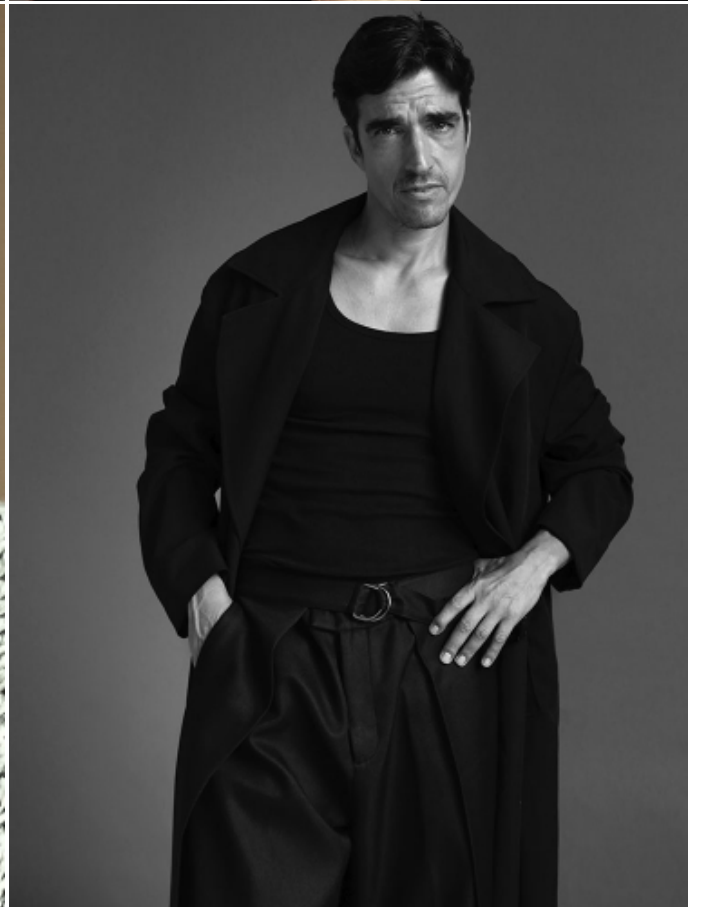

ARIEL CASTRO

HEIGHT: 6'1" / 186 CM CHEST: 39" / 100 CM WAIST: 32" / 83 CM SHOES: 10 US / 43 EU HAIR: BROWN / CASTAÑO EYES: GREEN / VERDES

ARIEL CASTRO

HEIGHT: 6' 1" / 186 CM CHEST: 39" / 100 CM WAIST: 32" / 83 CM SHOES: 10 US / 43 EU HAIR: BROWN / CASTAÑO EYES: GREEN / VERDES

ARIEL CASTRO

HEIGHT: 6' 1" / 186 CM CHEST: 39" / 100 CM WAIST: 32" / 83 CM SHOES: 10 US / 43 EU HAIR: BROWN / CASTAÑO EYES: GREEN / VERDES

ARIEL CASTRO

HEIGHT: 6' 1" / 186 CM CHEST: 39" / 100 CM WAIST: 32" / 83 CM SHOES: 10 US / 43 EU HAIR: BROWN / CASTAÑO EYES: GREEN / VERDES