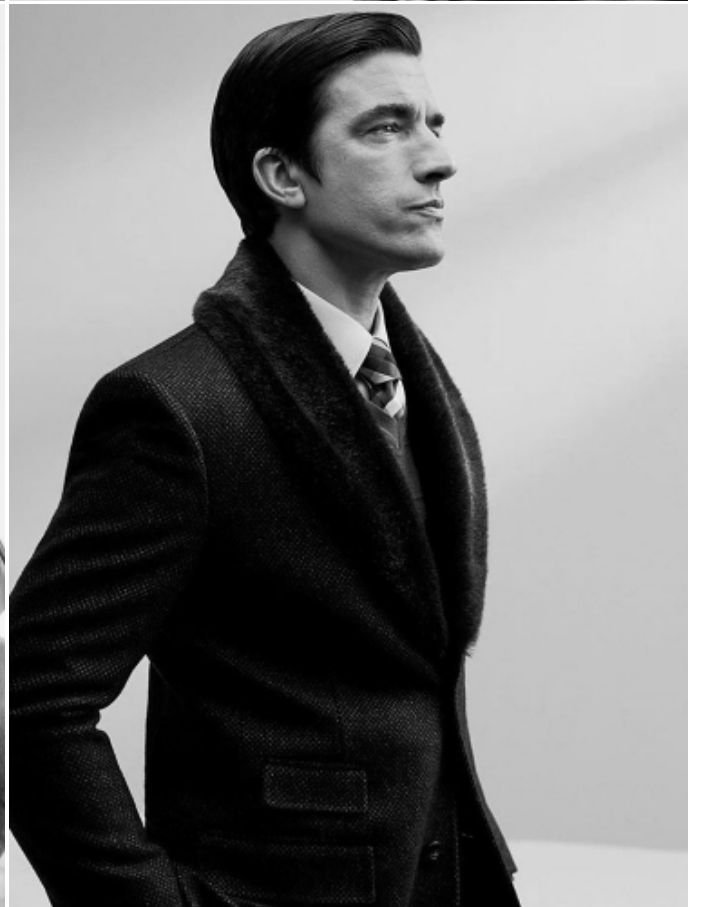

ARIEL CASTRO

HEIGHT: 6' 1" / 186 CM   CHEST: 39" / 100 CM   WAIST: 32" / 83 CM   SHOES: 10 US / 43 EU   HAIR: BROWN / CASTAÑO   EYES: GREEN / VERDES