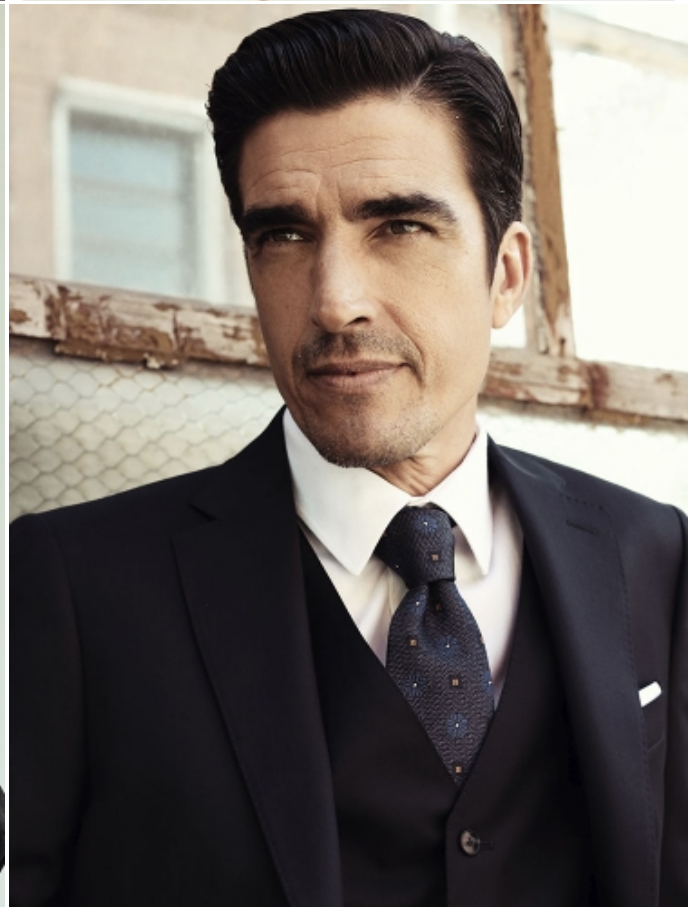

ARIEL CASTRO

HEIGHT: 6'1" / 186 CM CHEST: 39" / 100 CM WAIST: 32" / 83 CM SHOES: 10 US / 43 EU HAIR: BROWN / CASTAÑO EYES: GREEN / VERDES

ARIEL CASTRO

HEIGHT: 6' 1" / 186 CM CHEST: 39" / 100 CM WAIST: 32" / 83 CM SHOES: 10 US / 43 EU HAIR: BROWN / CASTAÑO EYES: GREEN / VERDES

ARIEL CASTRO

HEIGHT: 6' 1" / 186 CM CHEST: 39" / 100 CM WAIST: 32" / 83 CM SHOES: 10 US / 43 EU HAIR: BROWN / CASTAÑO EYES: GREEN / VERDES

ARIEL CASTRO

HEIGHT: 6' 1" / 186 CM CHEST: 39" / 100 CM WAIST: 32" / 83 CM SHOES: 10 US / 43 EU HAIR: BROWN / CASTAÑO EYES: GREEN / VERDES