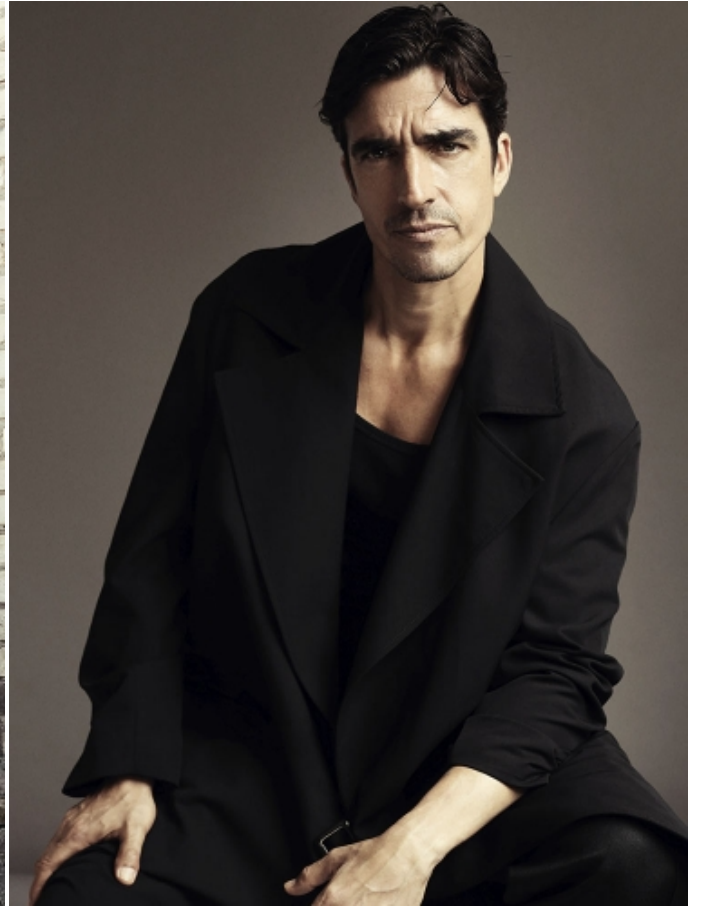

ARIEL CASTRO

HEIGHT: 6'1" / 186 CM CHEST: 39" / 100 CM WAIST: 32" / 83 CM SHOES: 10 US / 43 EU HAIR: BROWN / CASTAÑO EYES: GREEN / VERDES

ARIEL CASTRO

HEIGHT: 6' 1" / 186 CM CHEST: 39" / 100 CM WAIST: 32" / 83 CM SHOES: 10 US / 43 EU HAIR: BROWN / CASTAÑO EYES: GREEN / VERDES

ARIEL CASTRO

HEIGHT: 6' 1" / 186 CM CHEST: 39" / 100 CM WAIST: 32" / 83 CM SHOES: 10 US / 43 EU HAIR: BROWN / CASTAÑO EYES: GREEN / VERDES

ARIEL CASTRO

HEIGHT: 6' 1" / 186 CM CHEST: 39" / 100 CM WAIST: 32" / 83 CM SHOES: 10 US / 43 EU HAIR: BROWN / CASTAÑO EYES: GREEN / VERDES