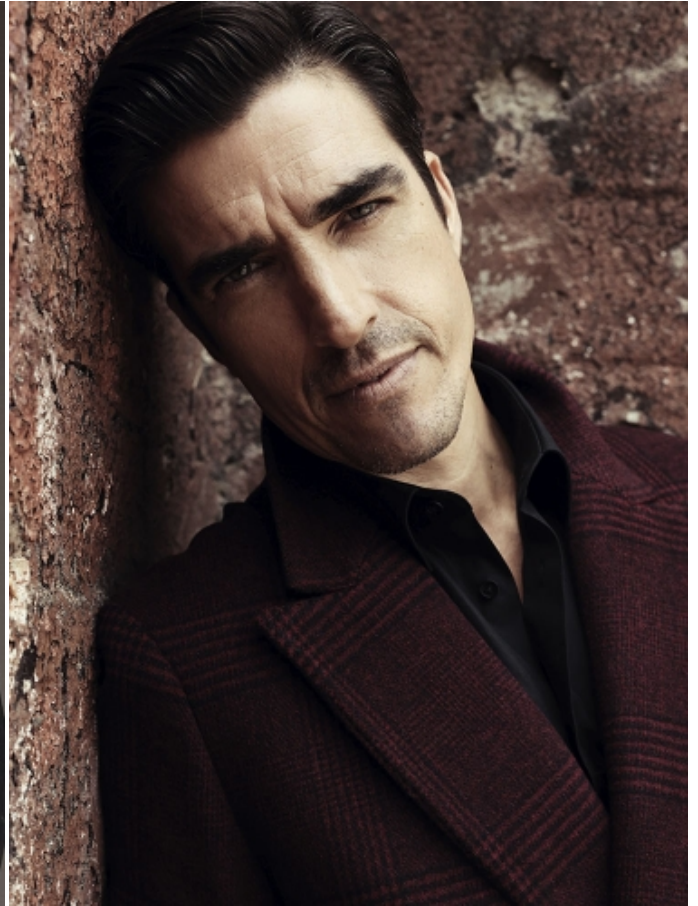

ARIEL CASTRO

HEIGHT: 6'1" / 186 CM CHEST: 39" / 100 CM WAIST: 32" / 83 CM SHOES: 10 US / 43 EU HAIR: BROWN / CASTAÑO EYES: GREEN / VERDES

ARIEL CASTRO

HEIGHT: 6' 1" / 186 CM CHEST: 39" / 100 CM WAIST: 32" / 83 CM SHOES: 10 US / 43 EU HAIR: BROWN / CASTAÑO EYES: GREEN / VERDES

ARIEL CASTRO

HEIGHT: 6' 1" / 186 CM CHEST: 39" / 100 CM WAIST: 32" / 83 CM SHOES: 10 US / 43 EU HAIR: BROWN / CASTAÑO EYES: GREEN / VERDES

ARIEL CASTRO

HEIGHT: 6' 1" / 186 CM CHEST: 39" / 100 CM WAIST: 32" / 83 CM SHOES: 10 US / 43 EU HAIR: BROWN / CASTAÑO EYES: GREEN / VERDES