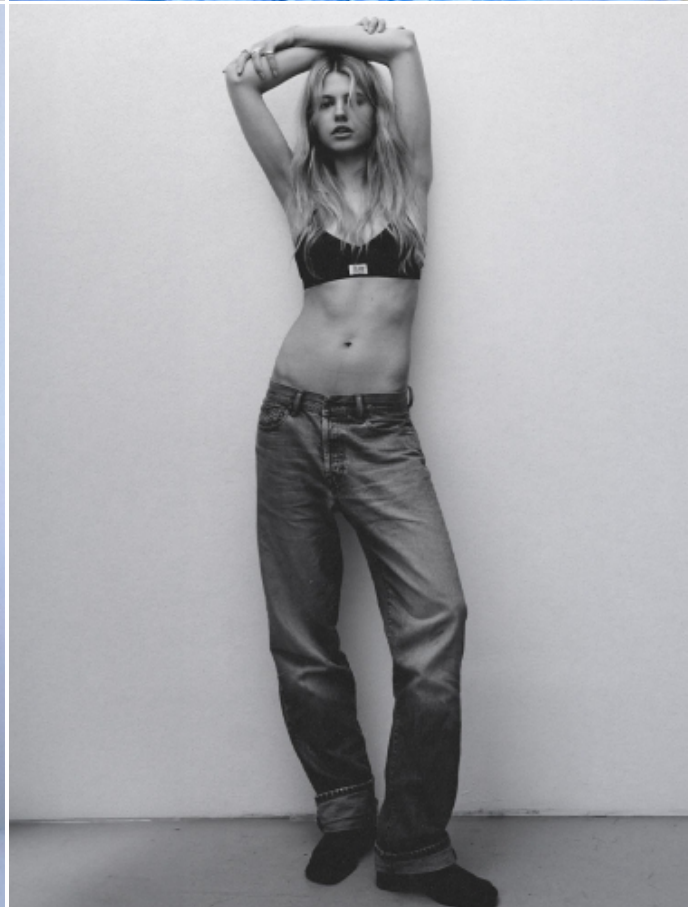

LINDA SLAVA

HEIGHT: 5'9" / 176 CM BUST: 34" / 87 CM WAIST: 25" / 65 CM HIPS: 36" / 92 CM SHOES: 8 US / 39 EU HAIR: BLOND / RUBIO EYES: BLUE / AZULES

LINDA SLAVA

HEIGHT: 5'9" / 176 CM BUST: 34" / 87 CM WAIST: 25" / 65 CM HIPS: 36" / 92 CM SHOES: 8 US / 39 EU HAIR: BLOND / RUBIO EYES: BLUE / AZULES