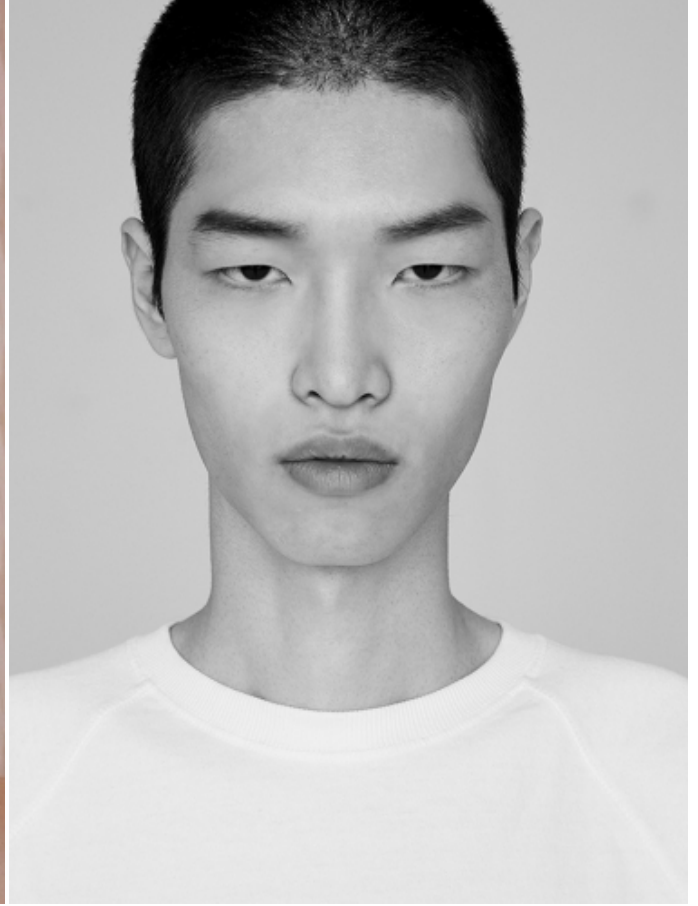

SHIN DONGYEON

HEIGHT: 6'2" / 188 CM CHEST: 34" / 88 CM WAIST: 26" / 67 CM SHOES: 10 US / 43 EU HAIR: BLACK / NEGRO EYES: BLACK / NEGROS

SHIN DONGYEON

HEIGHT: 6'2" / 188 CM CHEST: 34" / 88 CM WAIST: 26" / 67 CM SHOES: 10 US / 43 EU HAIR: BLACK / NEGRO EYES: BLACK / NEGROS