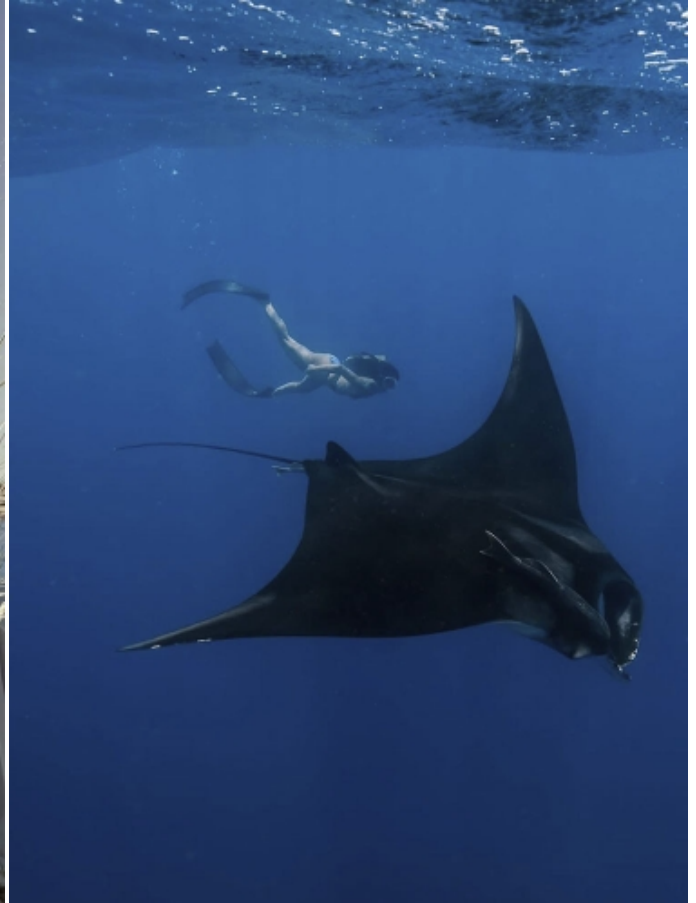

ARIADNA HAFEZ

HEIGHT: 5'6" / 168 CM BUST: 31" / 80 CM WAIST: 25" / 66 CM HIPS: 35" / 90 CM SHOES: 7 US / 38 EU HAIR: BROWN / CASTAÑO EYES: GREEN / VERDES

ARIADNA HAFEZ

HEIGHT: 5'6" / 168 CM BUST: 31" / 80 CM WAIST: 25" / 66 CM HIPS: 35" / 90 CM SHOES: 7 US / 38 EU HAIR: BROWN / CASTAÑO EYES: GREEN / VERDES