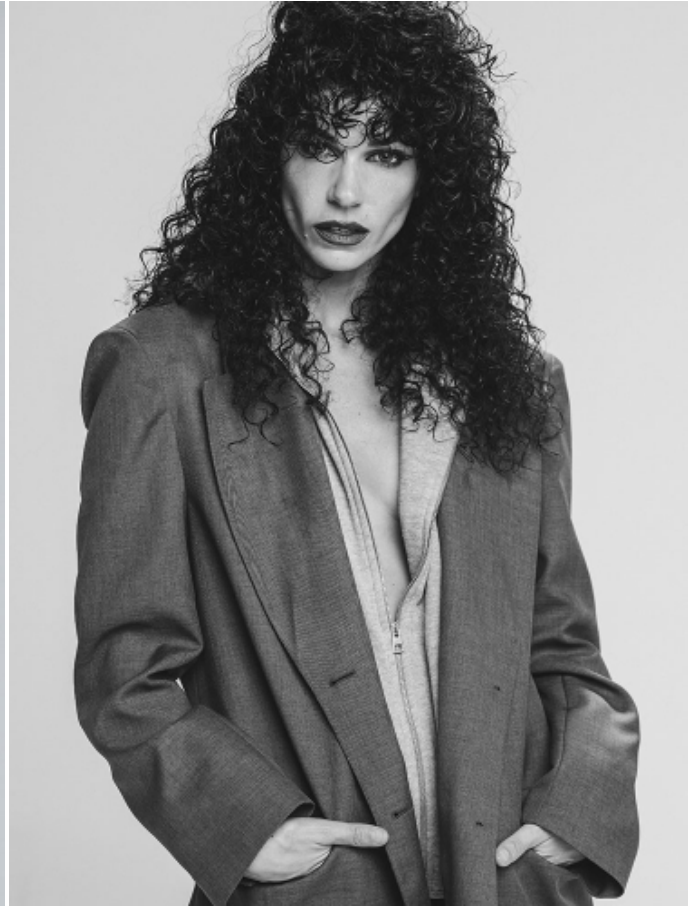

ARIADNA HAFEZ

HEIGHT: 5'6" / 168 CM BUST: 31" / 80 CM WAIST: 25" / 66 CM HIPS: 35" / 90 CM SHOES: 7 US / 38 EU HAIR: BROWN / CASTAÑO EYES: GREEN / VERDES

ARIADNA HAFEZ

HEIGHT: 5'6" / 168 CM BUST: 31" / 80 CM WAIST: 25" / 66 CM HIPS: 35" / 90 CM SHOES: 7 US / 38 EU HAIR: BROWN / CASTAÑO EYES: GREEN / VERDES